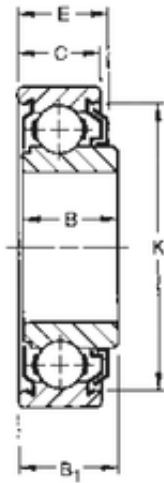

SNR Bearing Argentina

15 mm x 35 mm x 12,19 mm TIMKEN 202KLD Single Row Ball Bearings

Bearing No. 202KLD

Size	15x35x12.19 mm
Bore Diameter	15 mm
Outer Diameter	35 mm
Width	12,19 mm
d	15 mm
D	35 mm
B	12,19 mm
B1	12,7 mm
C	11 mm
E	12,37 mm
K	30,2 mm
Weight	0,045 Kg
Basic dynamic load rating (C)	8,65 kN

202KLD Bearing 2D drawings and 3D CAD models